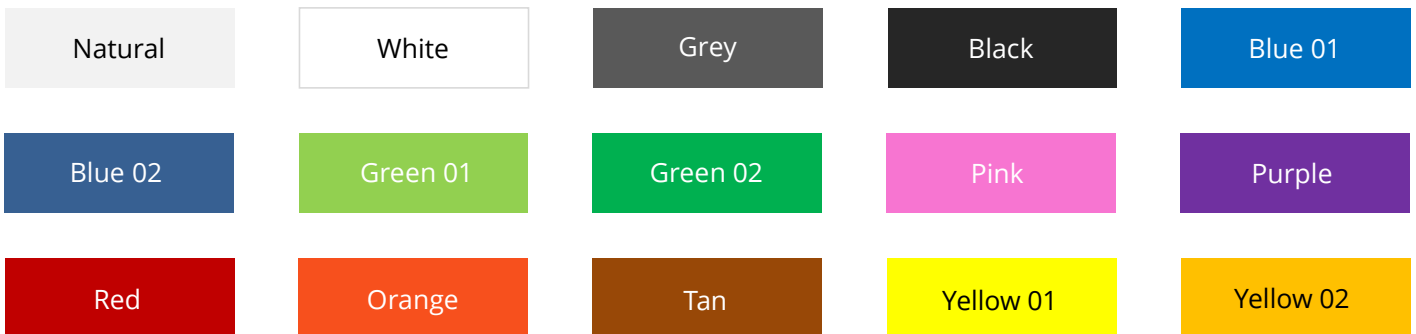

We produce corrugated plastic sheets in different standard colors, custom colors are also available upon customer request. We provide 2 options for clients, both flat sheets and plastic rolls(below 4mm), sizes can be cut according to the specific requirements.

Color Options

Characteristics

- 1) Lightweight
- 2) Strong and durable
- 3) Reusable
- 4) Cost effective
- 5) Water and moisture proof
- 6) Recyclable